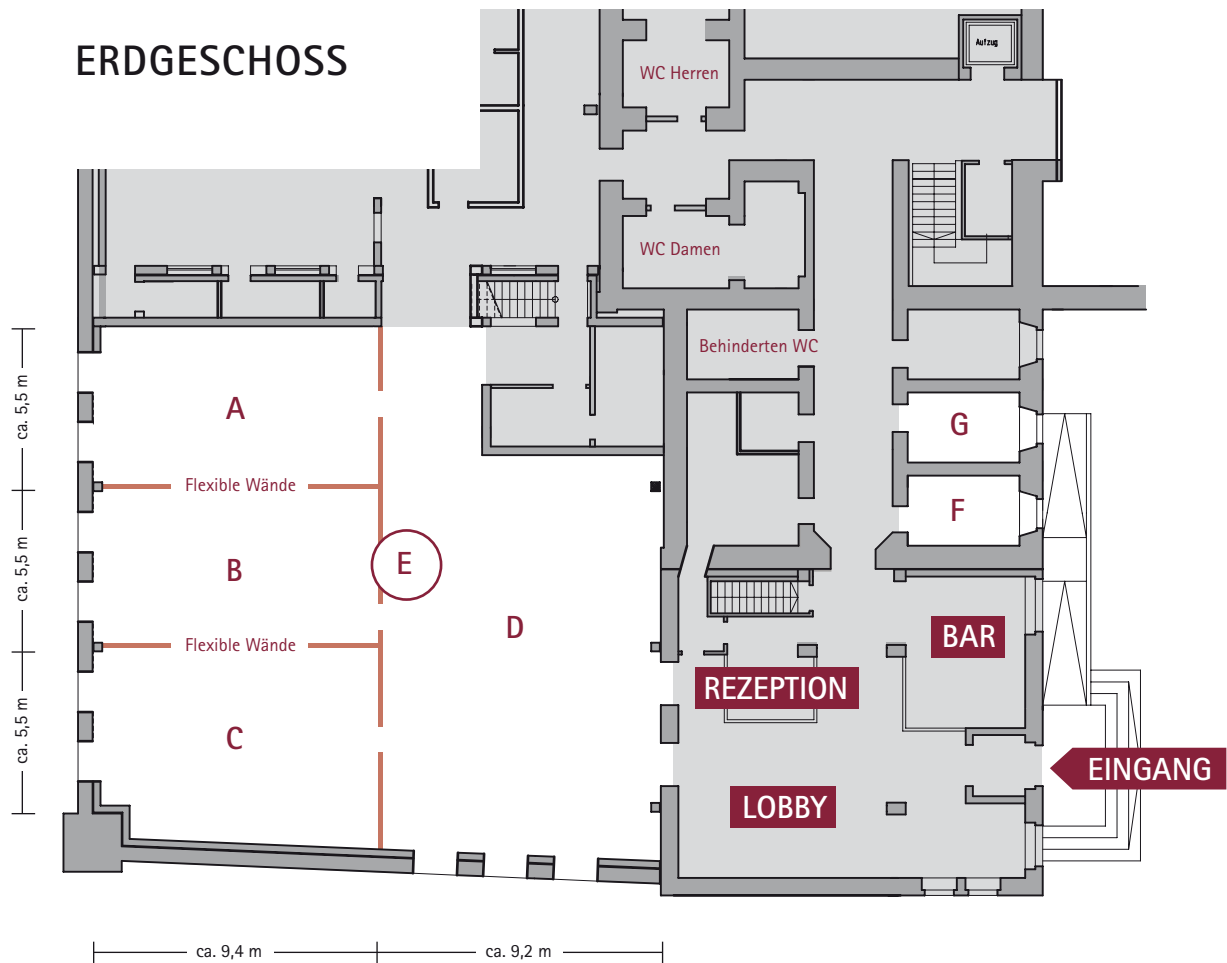

## VERANSTALTUNGSRÄUME

### RAUMGRÖSSEN

Raum	Größe	Bestuhlungsart		
		U-Form	Parlamentarisch	Stuhlreihen
A Los Angeles	60 qm	20 Pers.	30 Pers.	50 Pers.
B Palm Springs	60 qm	20 Pers.	30 Pers.	50 Pers.
C San Francisco	60 qm	20 Pers.	30 Pers.	50 Pers.
A / B	120 qm	40 Pers.	60 Pers.	130 Pers.
A / B / C	180 qm	60 Pers.	90 Pers.	260 Pers.
D Golden Gate	120 qm	40 Pers.	60 Pers.	130 Pers.
E Miami (A / B / C / D)	300 qm	120 Pers.	150 Pers.	400 Pers.
F New York	12 qm	6 Pers.	8 Pers.	12 Pers.
G Chicago	12 qm	6 Pers.	8 Pers.	12 Pers.